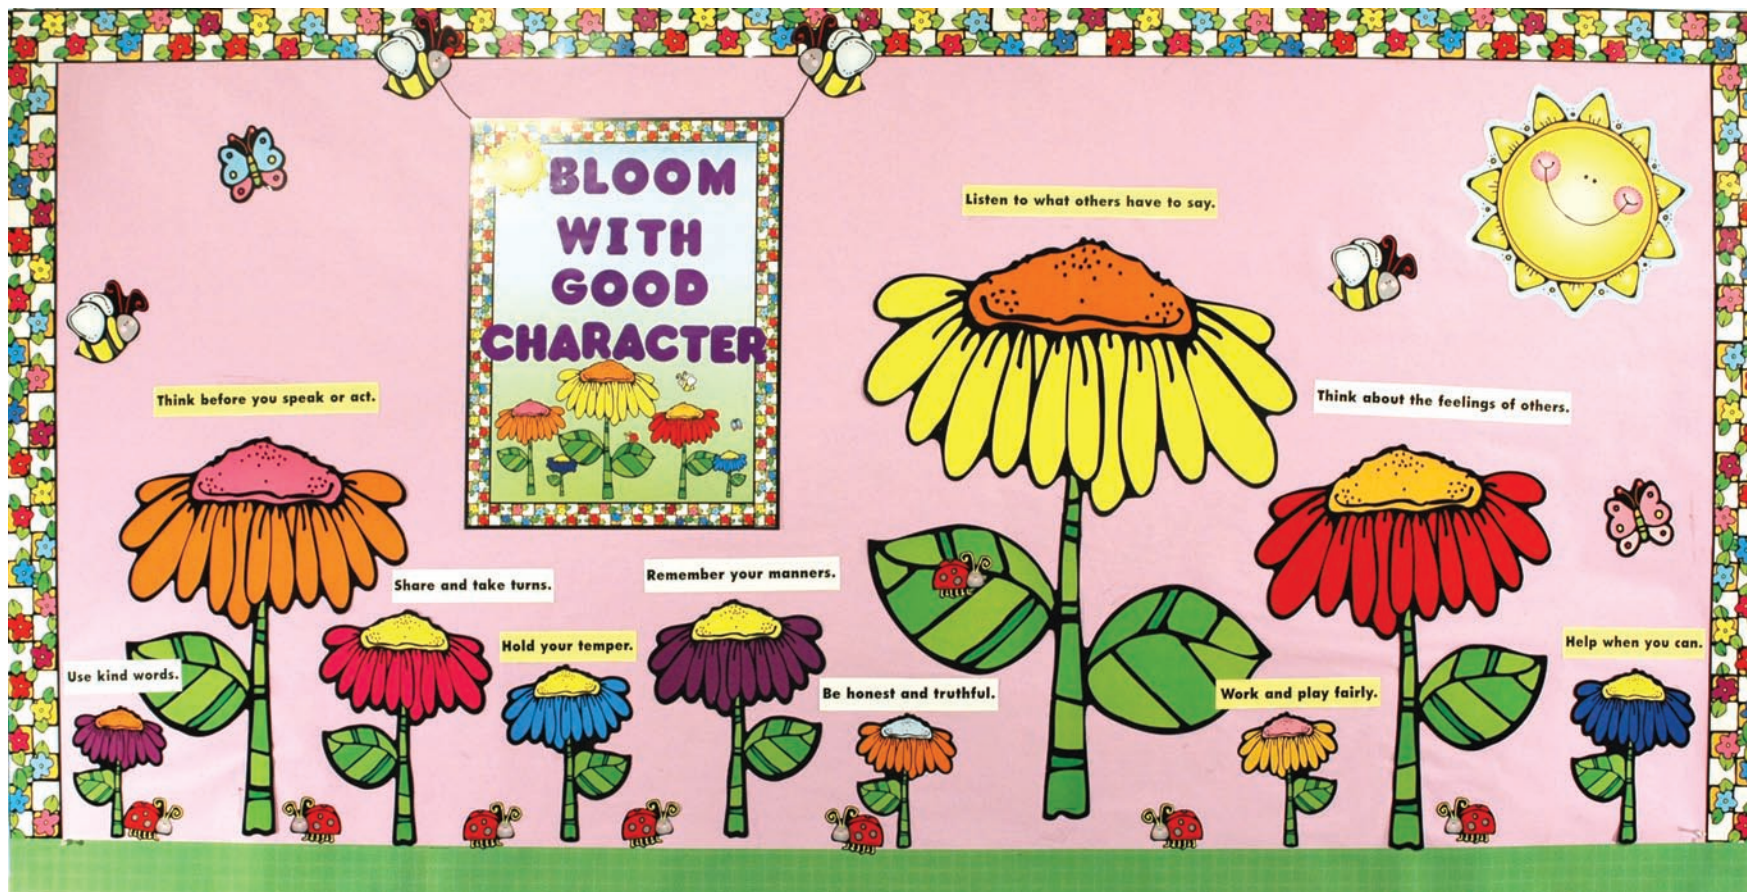

Flower Garden

Components for This Bulletin Board Include:

DJ-610025 Flower Garden Bulletin Board Set **NEW!**
 DJ-608017 Flowers Straight Border **NEW!**
 CD-6294 10 Great Ways To Treat Others Chartlet

DJ-608005 Green Plaid Straight Border
 DJ-614013 Big Flower Chartlet **NEW!**
 CD-5304 Purple 2" EZ Letters

See coordinating

- Flowers to Flowers Roll & Learn Cube
- What Insect Am I? Book
- Color Flowers Book
- Pretty Push Pins