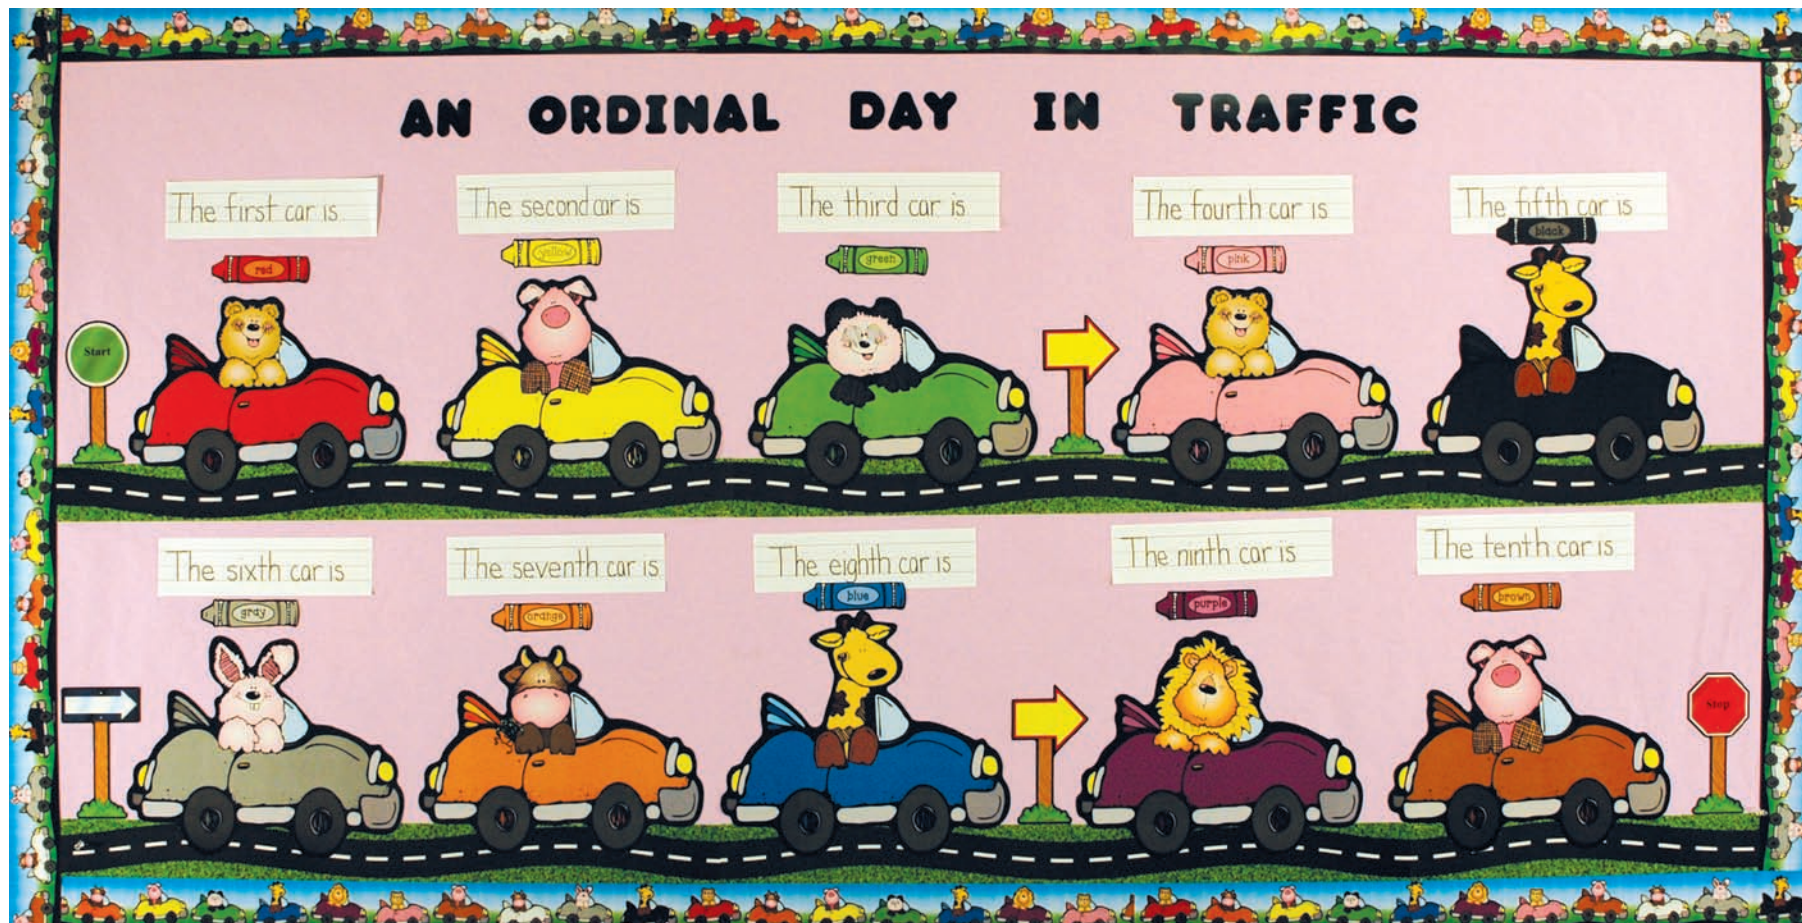

Colors, Critters, 'n Cars

Standards are supported when products are used as shown.

Components for This Bulletin Board Include:

DJ-610022 Colors, Critters, 'n Cars Bulletin Board Set **NEW!**
 DJ-608015 Critters 'n Cars Straight Border **NEW!**
 CD-4453 Lined White Sentence Strips
 CD-3333 Road Straight Border
 CD-5300 Black 2" EZ Letters

See coordinating

- Color Cars Matching Game in Different Languages
- Ordinal Cars Pocket Chart
- Colors Board Game
- Colors File Folder Game
- Colors Matching Tin