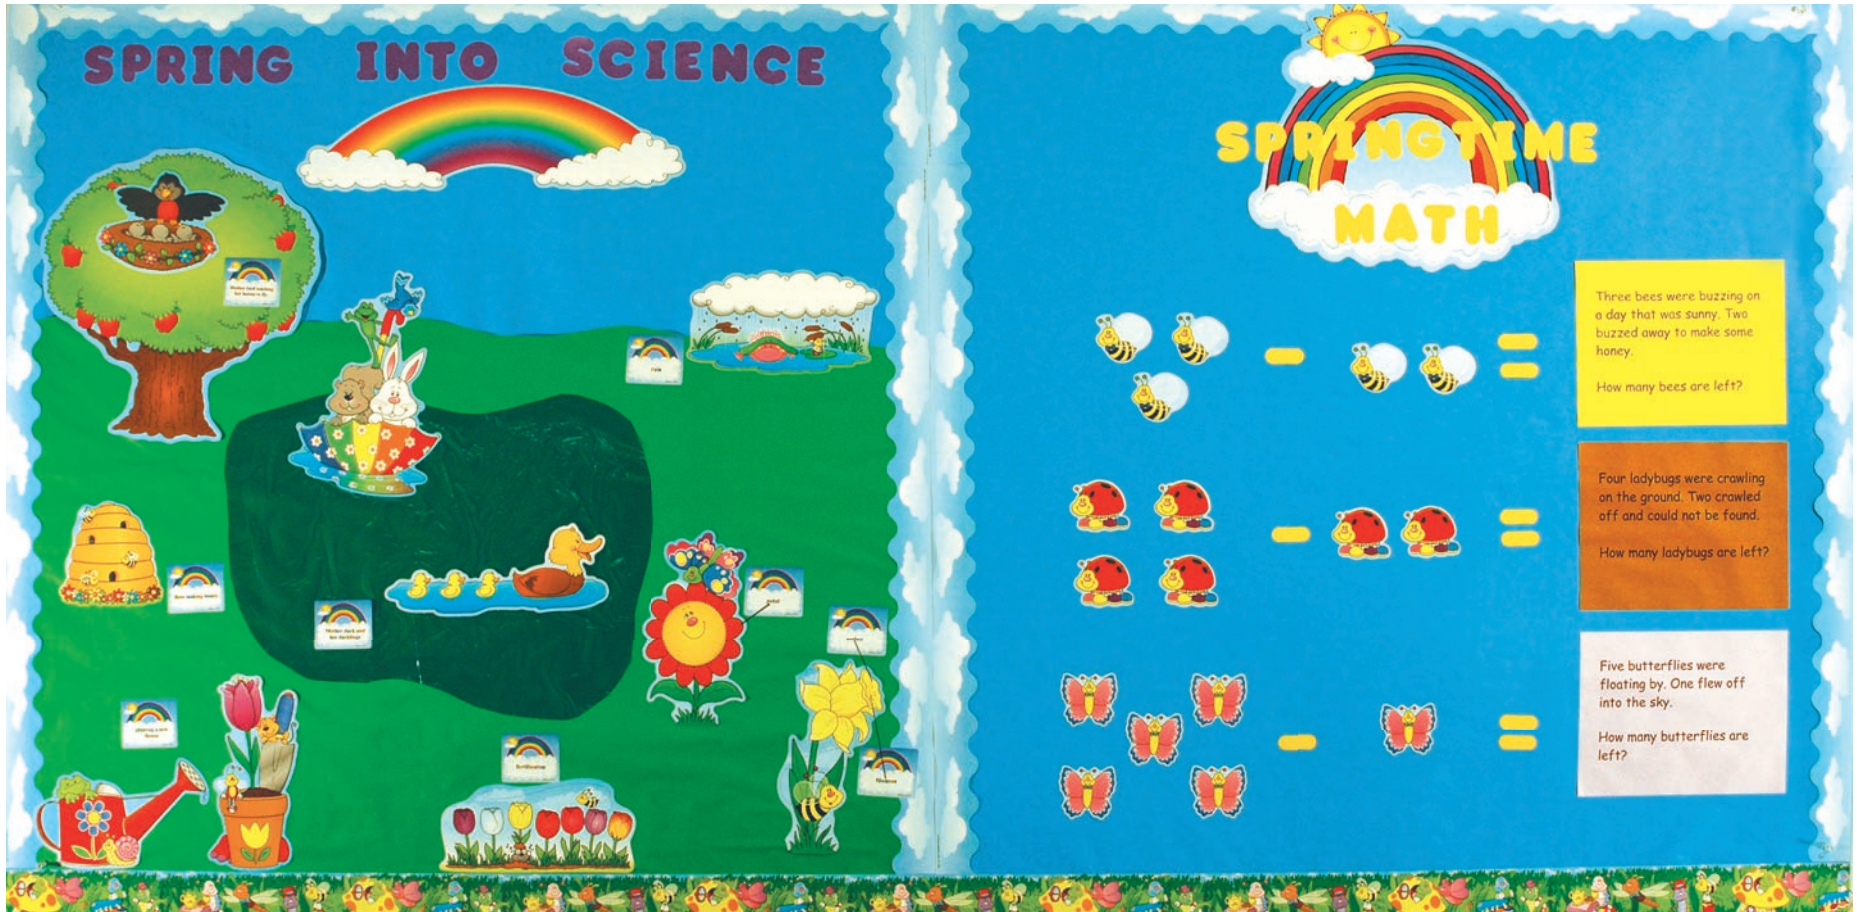

# Spring

## Components for This Bulletin Board Include:

- CD-110048 Spring Mini Bulletin Board Set **NEW!**
- CD-5304 Purple 2" EZ Letters
- CD-5307 Yellow 2" EZ Letters
- DJ-688009 Rainbow Two-Sided Decoration **NEW!**
- CD-1220 Clouds Scalloped Border
- CD-108019 Bugs in Grass Straight Border **NEW!**
- DJ-650005 Sun 'n Rainbow Name Tags **NEW!**

See coordinating

- Fish Pond Rhymes
- Farm Animal Bingo
- Animal Matching Tin Game
- Who Took the Shamrock? Pocket Chart Game

Standards are supported when products are used as shown.